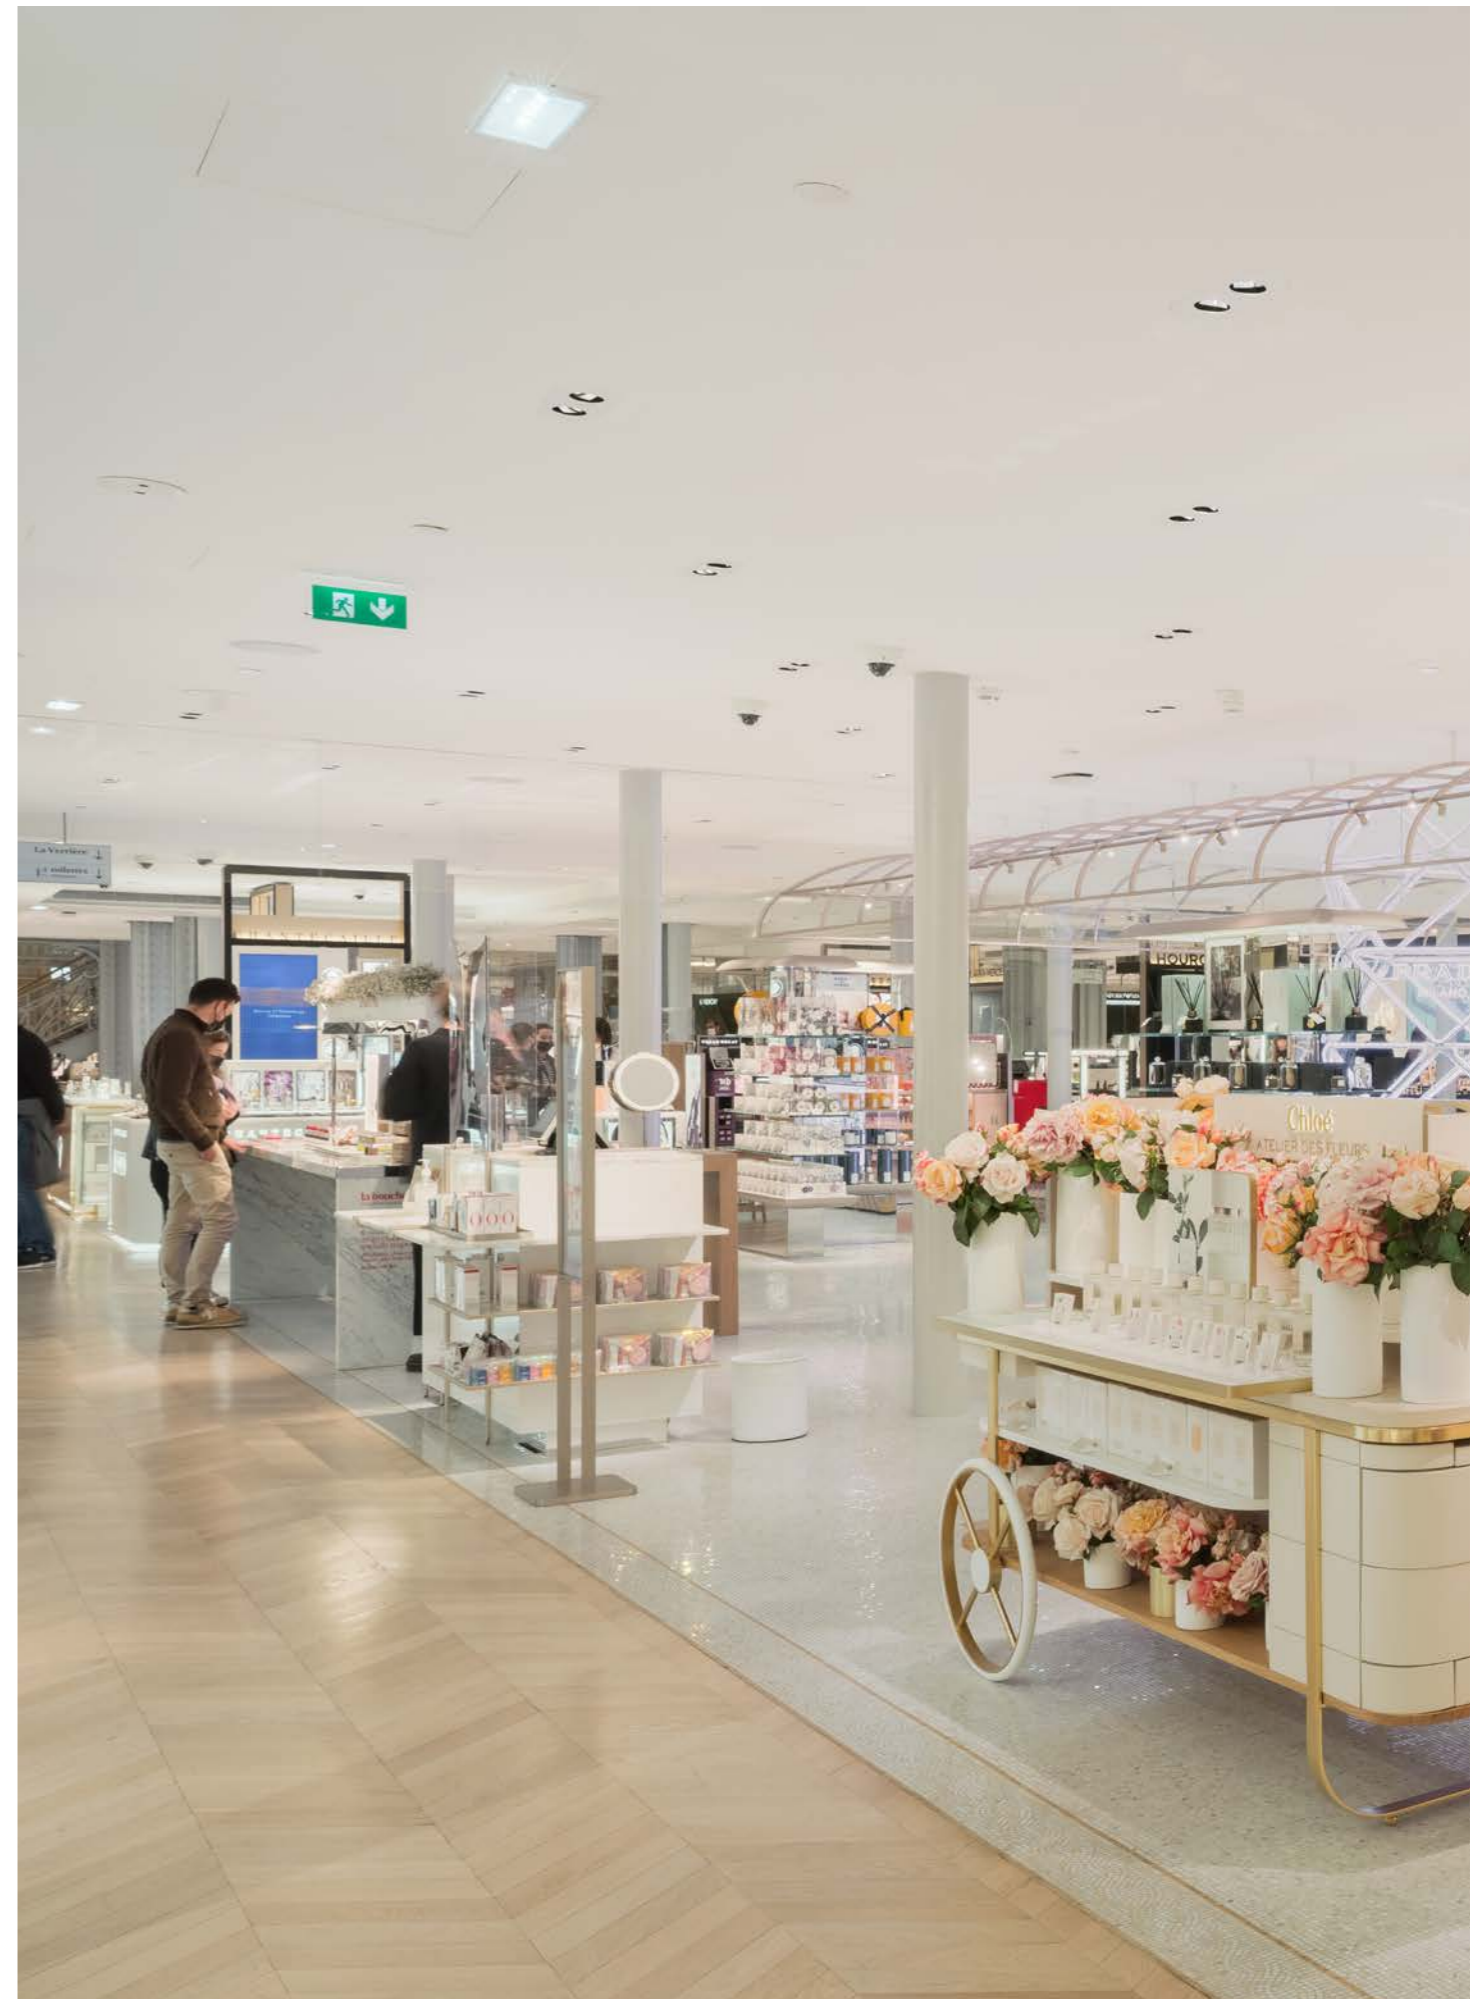

La Samaritaine Paris, SRA Architects, photo by J. Chulski,
Spark collection