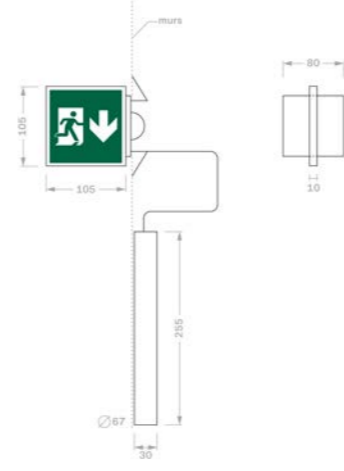

Our emergency lighting solutions

All our solutions are available in addressable, self-test, power central source, and self-test bi-function versions. Custom solutions and special finishes available on request.

A non-exhaustive selection of our solutions — find our full range on our website:

Luce

The most compact model on the emergency lighting market.