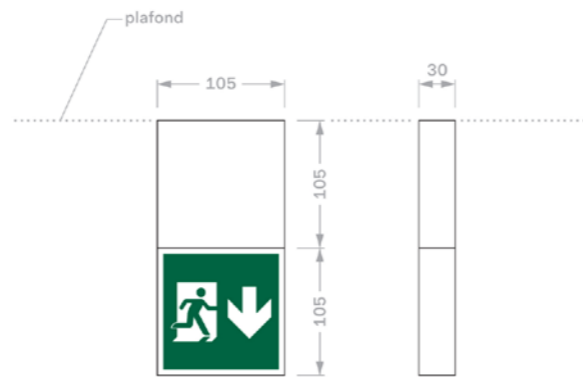

Knopé

Model made of solid oak.

Skape

Designed and developed in collaboration with Studio Wilmotte & Industries.

Lou

Star

Our anti-panic and specific sign lighting solutions

All our solutions are available in addressable, self-test, power central source, and self-test bi-function versions. Custom solutions and special finishes available on request.