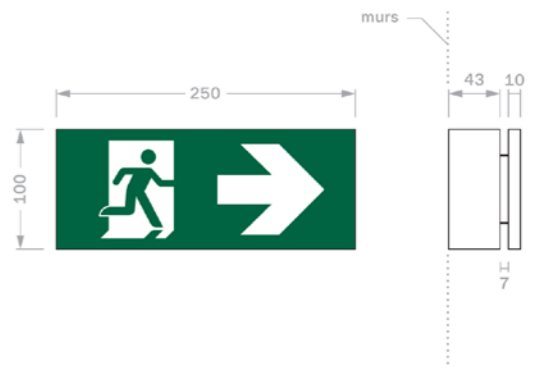

Knopé

Model made of solid oak.

Skape

Designed and developed in collaboration with Studio Wilmotte & Industries.

Lou

Star

Our anti-panic and specific sign lighting solutions

All our solutions are available in addressable, self-test, power central source, and self-test bi-function versions. Custom solutions and special finishes available on request.