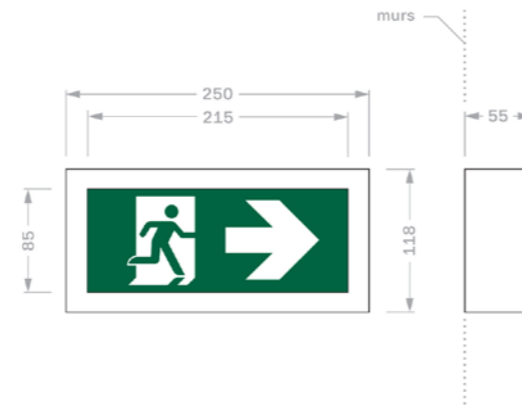

Knopé

Model made of solid oak.