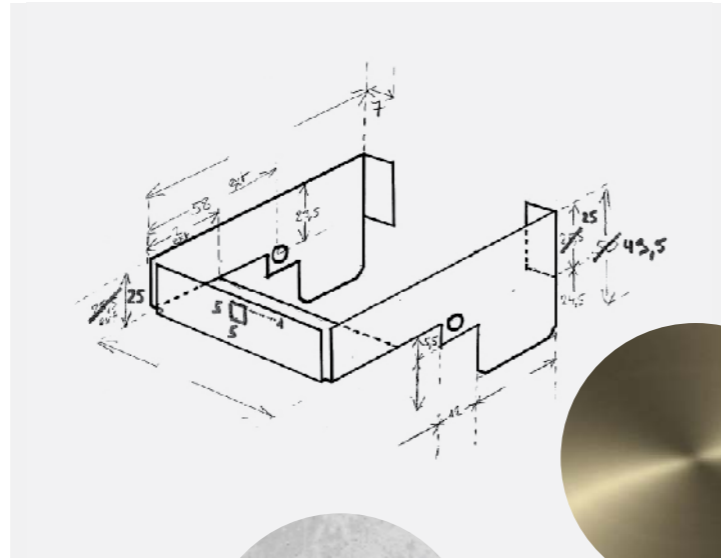

Design for all architectures

Since 1960, Béhar has been designing emergency lighting fixtures with clean lines, made from sustainable materials.

They blend naturally into any architectural environment.

Every detail can be customized: shape, color, finish, mounting type, accessories, surface treatment, etc., to meet the aesthetic requirements of each project.