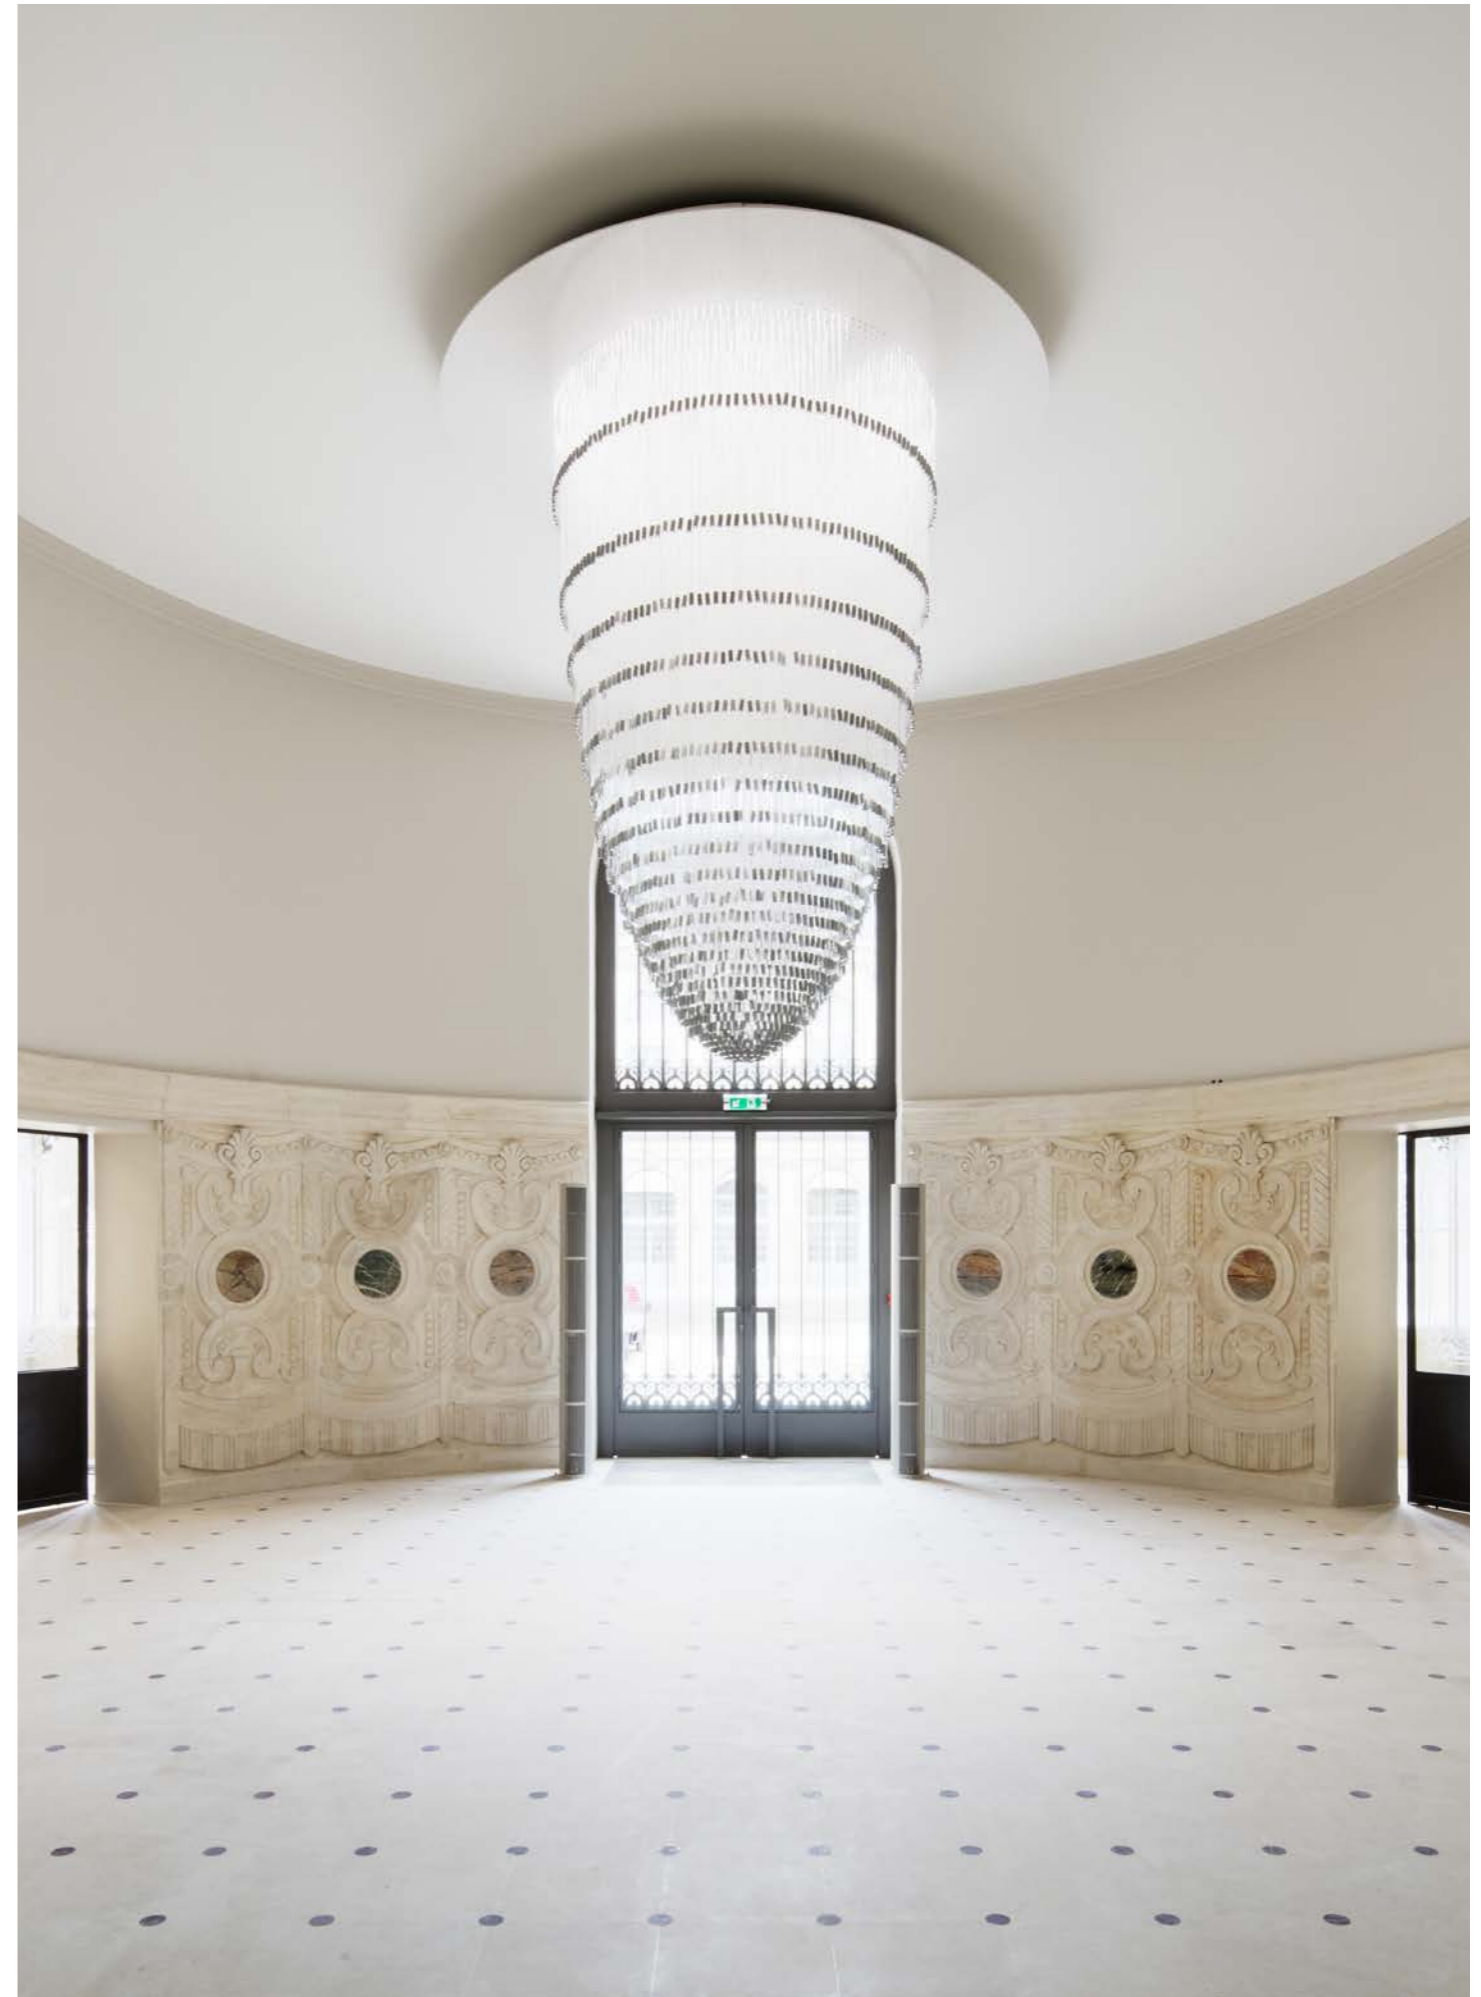

Bibliothèque Nationale de France, Richelieu site, Paris, Bruno Gaudin – Architect, photo by T. Shimmura, Cylindrik collection