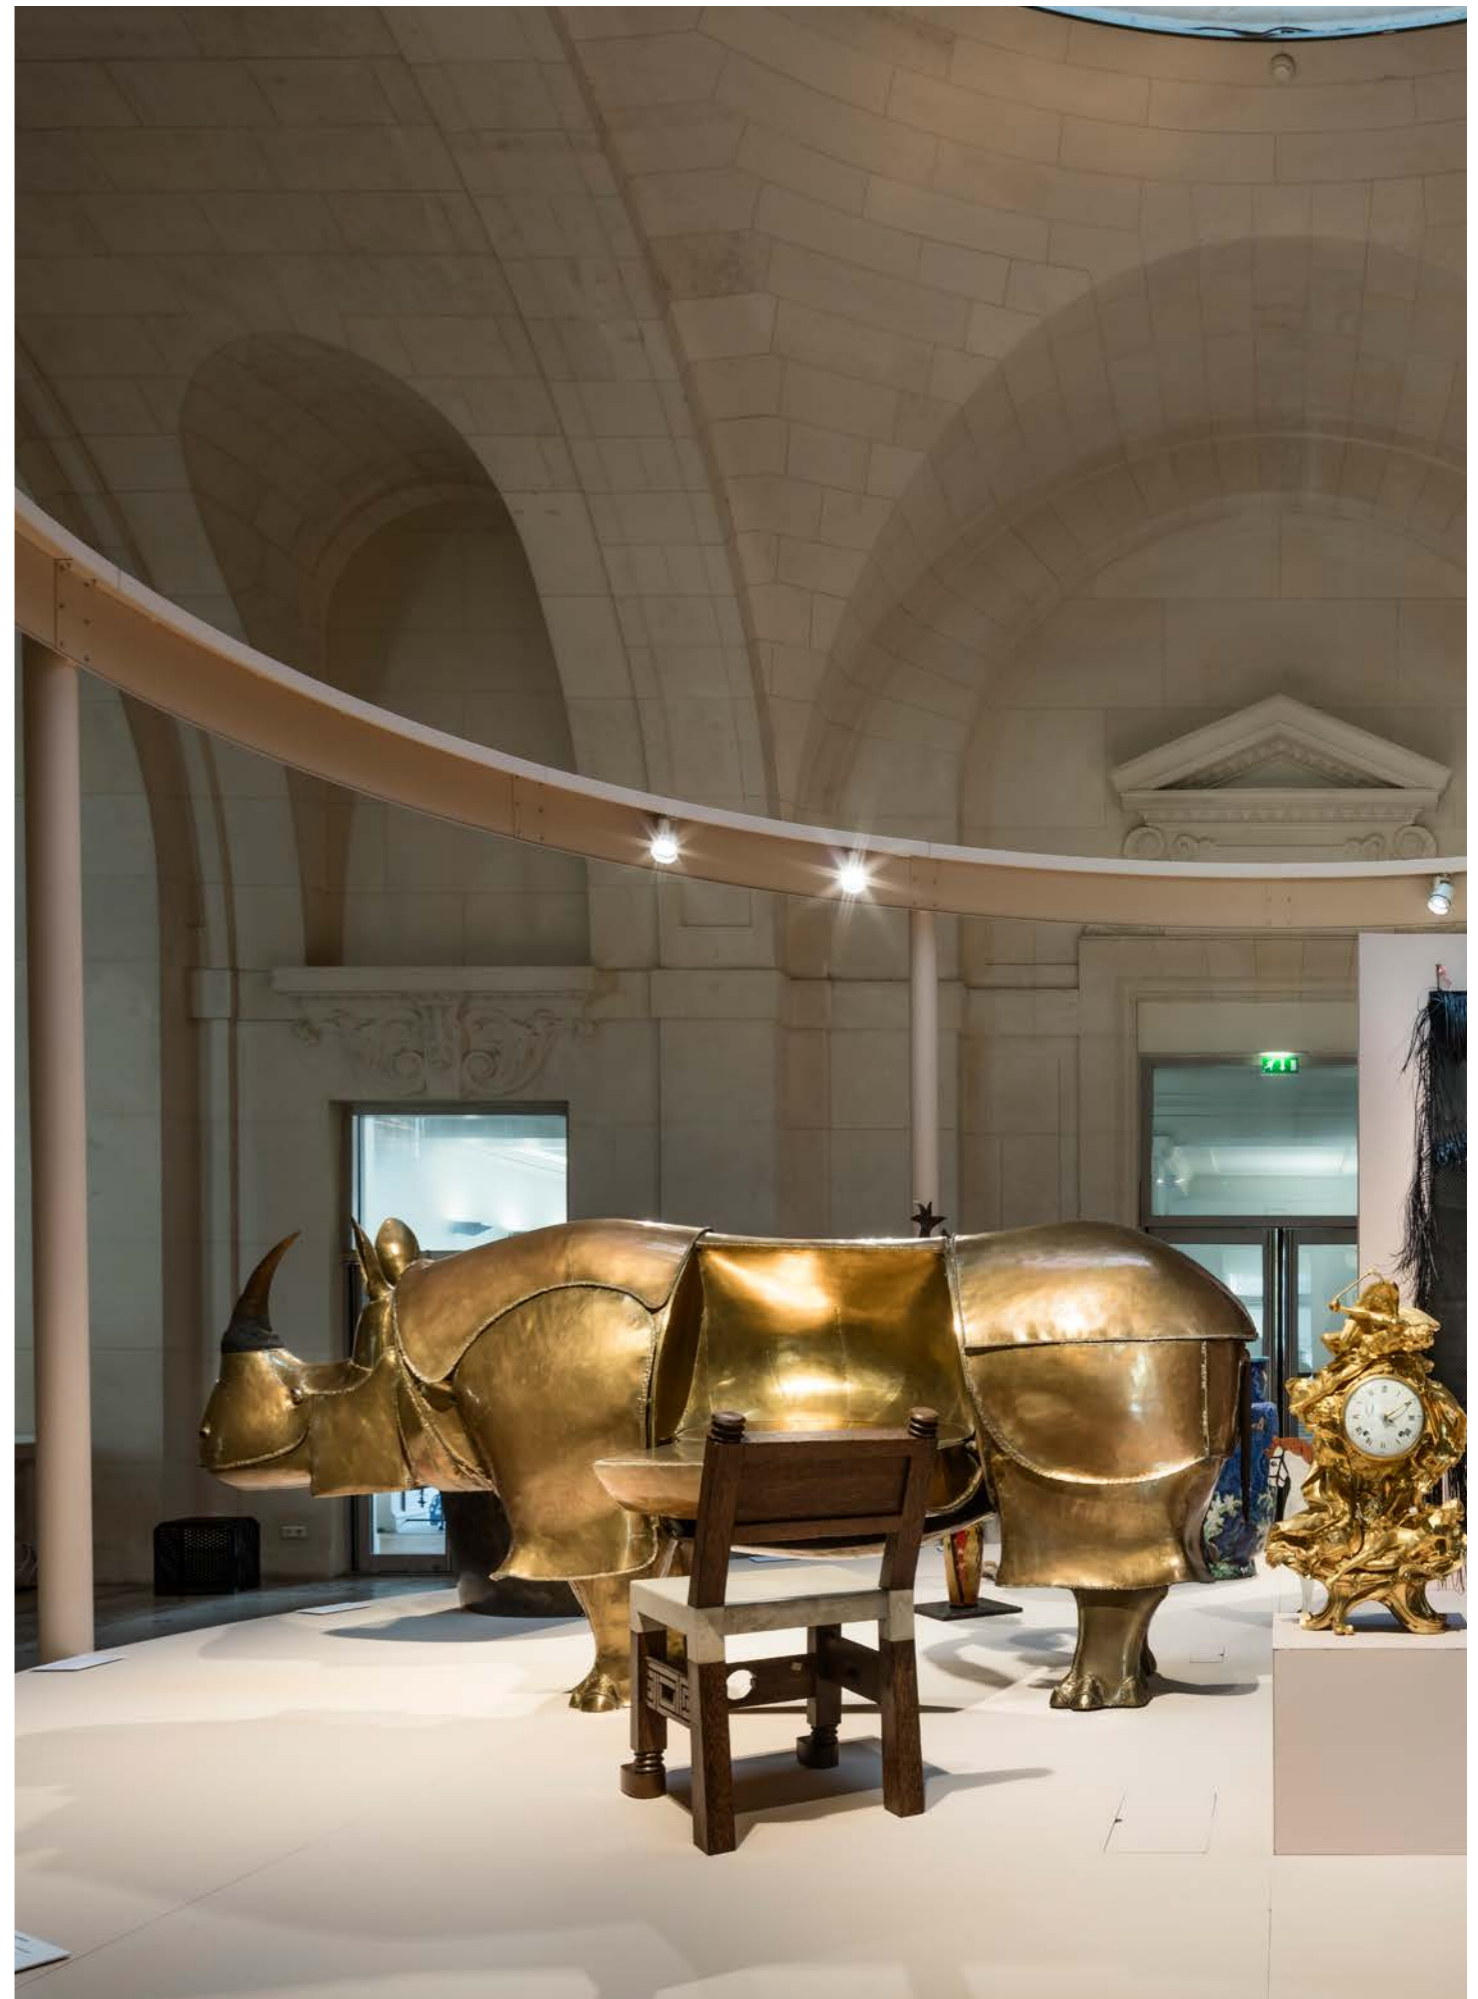

Grand Palais Nave, Paris, Chatillon Architects, photo by F. R. Thomas,
Star collection

Musée des Arts Décoratifs, Paris, Bien Urbain – Atelier d'Architecture and Studio Adrien Gardère, photo by L. Boegly, Spark collection