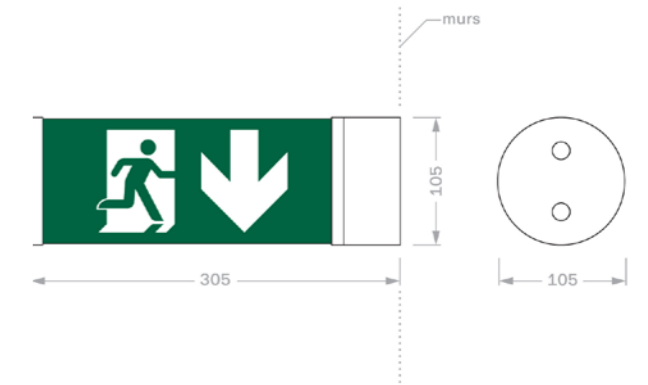

Our emergency lighting solutions

All our solutions are available in addressable, self-test, power central source, and self-test bi-function versions. Custom solutions and special finishes available on request.

A non-exhaustive selection of our solutions — find our full range on our website:

Luce

The most compact model on the emergency lighting market.

Spark

Discover the wide range of mounting options for the series on our website.

Knopé

Model made of solid oak.

Cylindrik

Lou

Eclat