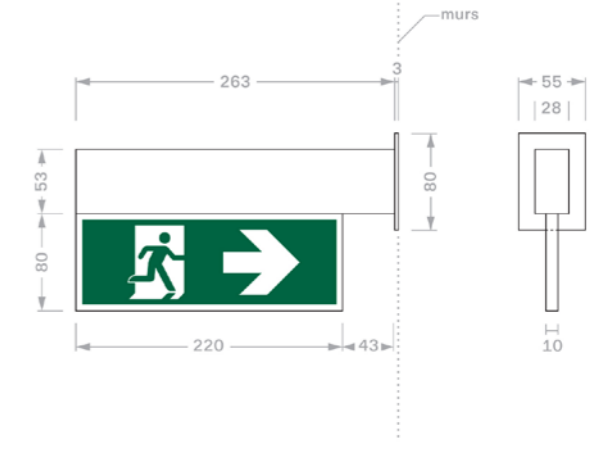

A non-exhaustive selection of our solutions — find our full range on our website:

Luce

The most compact model on the emergency lighting market.

Spark

Discover the wide range of mounting options for the series on our website.