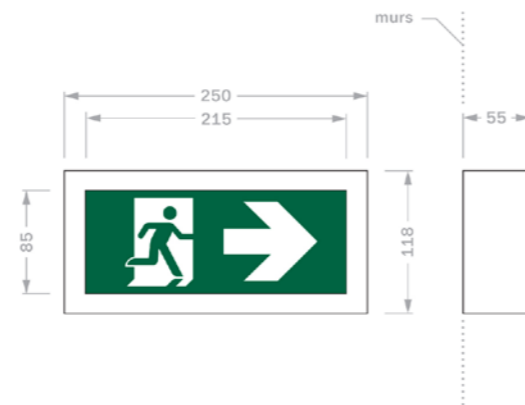

Our emergency lighting solutions

All our solutions are available in addressable, self-test, power central source, and self-test bi-function versions. Custom solutions and special finishes available on request.

A non-exhaustive selection of our solutions — find our full range on our website:

Luce

The most compact model on the emergency lighting market.

Spark

Discover the wide range of mounting options for the series on our website.

Knopé

Model made of solid oak.

Cylindrik

Lou

Eclat