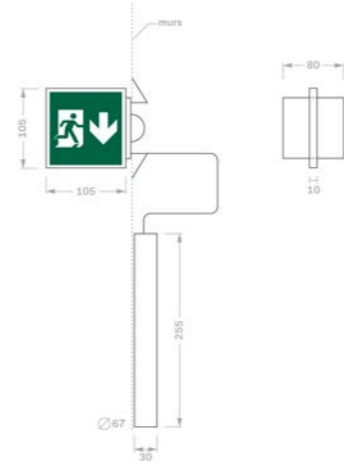

Our emergency lighting solutions

All our solutions are available in addressable, self-test, power central source, and self-test bi-function versions. Custom solutions and special finishes available on request.

A non-exhaustive selection of our solutions — find our full range on our website:

Luce

The most compact model on the emergency lighting market.

Spark

Discover the wide range of mounting options for the series on our website.

Knopé

Model made of solid oak.

Cylindrik

Lou

Eclat