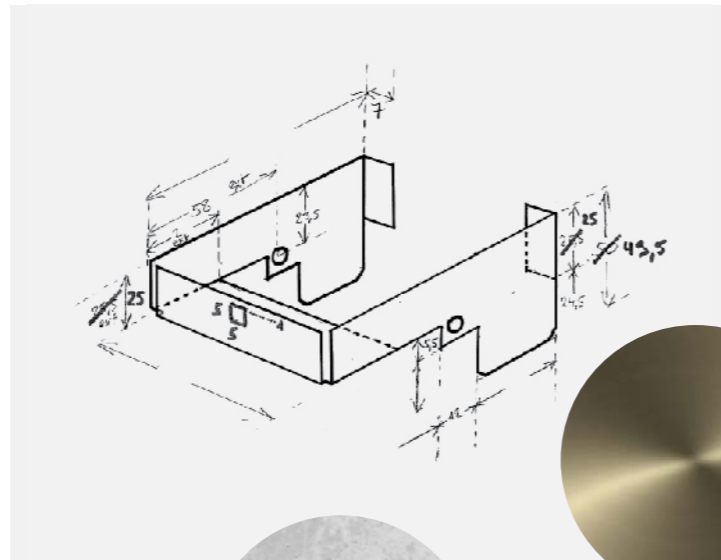

Design for all architectures

Since 1960, Béhar has been designing emergency lighting fixtures with clean lines, made from sustainable materials.

They blend naturally into any architectural environment.

Every detail can be customized: shape, color, finish, mounting type, accessories, surface treatment, etc., to meet the aesthetic requirements of each project.