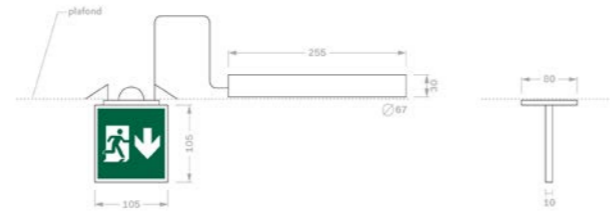

Our emergency lighting solutions

All our solutions are available in addressable, self-test, power central source, and self-test bi-function versions. Custom solutions and special finishes available on request.

A non-exhaustive selection of our solutions — find our full range on our website:

Luce

The most compact model on the emergency lighting market.

Clas

Spark

Discover the wide range of mounting options for the series on our website.

Knopé

Model made of solid oak.

Lou

Trimless model.

Eclat