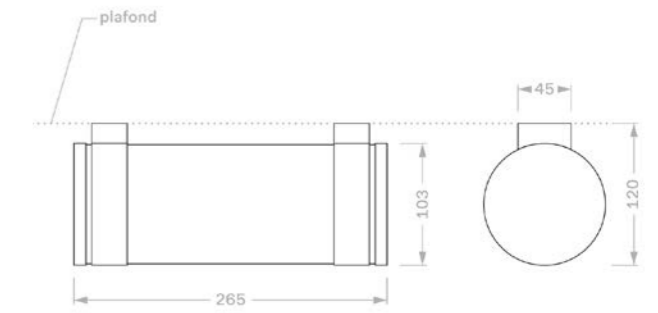

A non-exhaustive selection of our solutions — find our full range on our website:

Luce

Cylindrik

Stainless steel casing.

Spark

Luce

Customizable signage pictogram.

Knopé