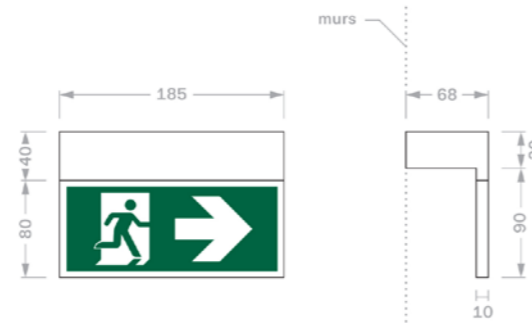

Knopé

Model made of solid oak.

Lou

Trimless model.

Eclat

Our anti-panic and specific sign lighting solutions

All our solutions are available in addressable, self-test, power central source, and self-test bi-function versions.
Custom solutions and special finishes available on request.