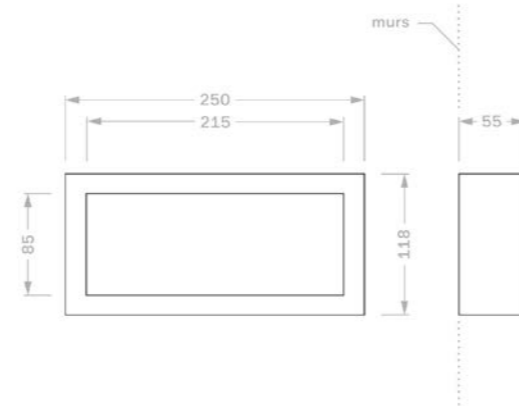

Model made of solid oak.

Spark

Customizable signage pictogram.

Mondrian Bordeaux Les Carmes Hotel, Architecture by P. Starck, photo by I. Mathie
Cylindrik collection

Mondrian Bordeaux Les Carmes Hotel, Architecture by P. Starck, photo by I. Mathie
Cylindrik collection