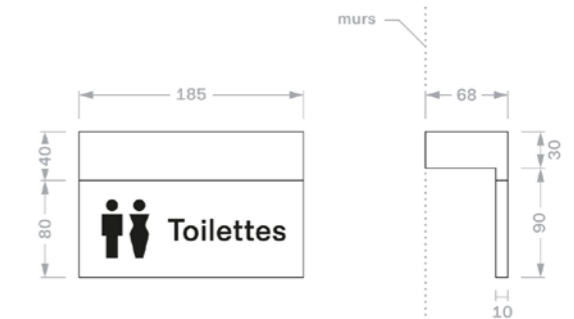

Our anti-panic and specific sign lighting solutions

All our solutions are available in addressable, self-test, power central source, and self-test bi-function versions.
Custom solutions and special finishes available on request.

A non-exhaustive selection of our solutions — find our full range on our website:

Luce

Cylindrik

Stainless steel casing.

Spark

Luce

Customizable signage pictogram.

Knopé

Model made of solid oak.

Spark

Customizable signage pictogram.