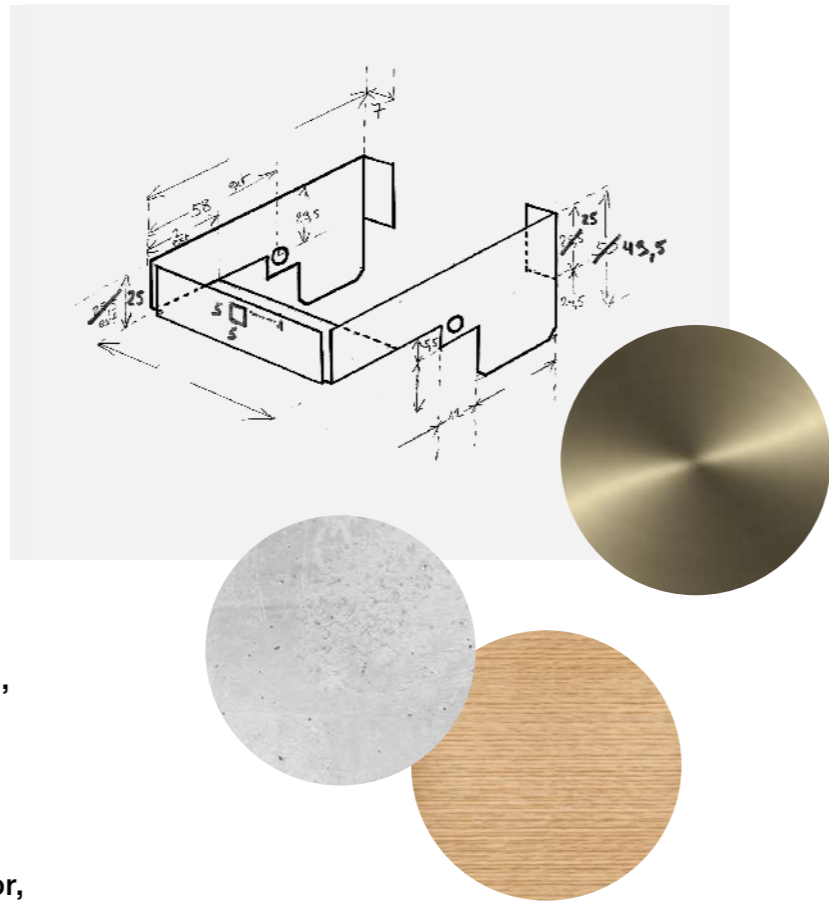

Design for all architectures

Since 1960, Béhar has been designing emergency lighting fixtures with clean lines, made from sustainable materials.

They blend naturally into any architectural environment.

Every detail can be customized: shape, color, finish, mounting type, accessories, surface treatment, etc., to meet the aesthetic requirements of each project.