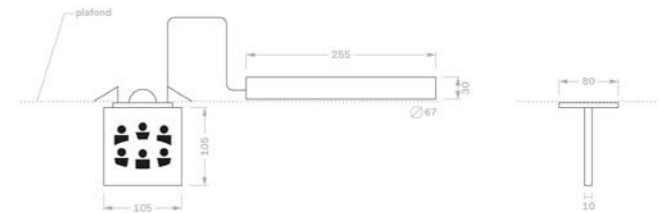

A non-exhaustive selection of our solutions — find our full range on our website:

Luce

Cylindrik

Stainless steel casing.

Spark

Luce

Customizable signage pictogram.

Knopé