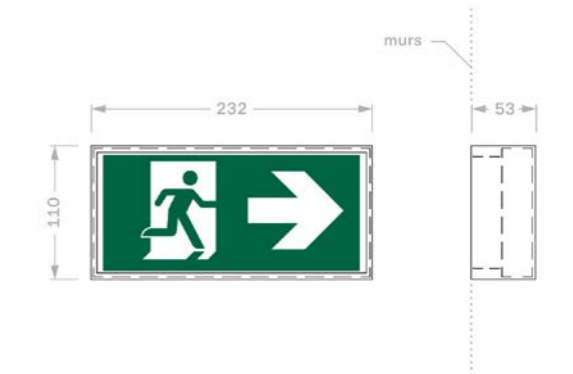

Knopé

Model made of solid oak.

Lou

Trimless model.

Eclat

Our anti-panic and specific sign lighting solutions

All our solutions are available in addressable, self-test, power central source, and self-test bi-function versions.
Custom solutions and special finishes available on request.