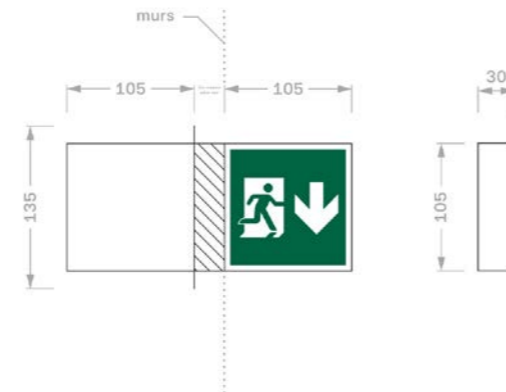

Knopé

Model made of solid oak.

Lou

Trimless model.

Eclat

Our anti-panic and specific sign lighting solutions

All our solutions are available in addressable, self-test, power central source, and self-test bi-function versions.
Custom solutions and special finishes available on request.