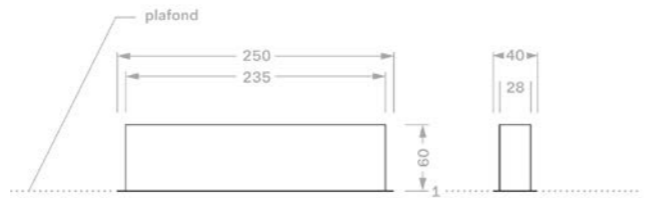

A non-exhaustive selection of our solutions — find our full range on our website:

Luce

Cylindrik

Stainless steel casing.

Spark

Luce

Customizable signage pictogram.

Knopé