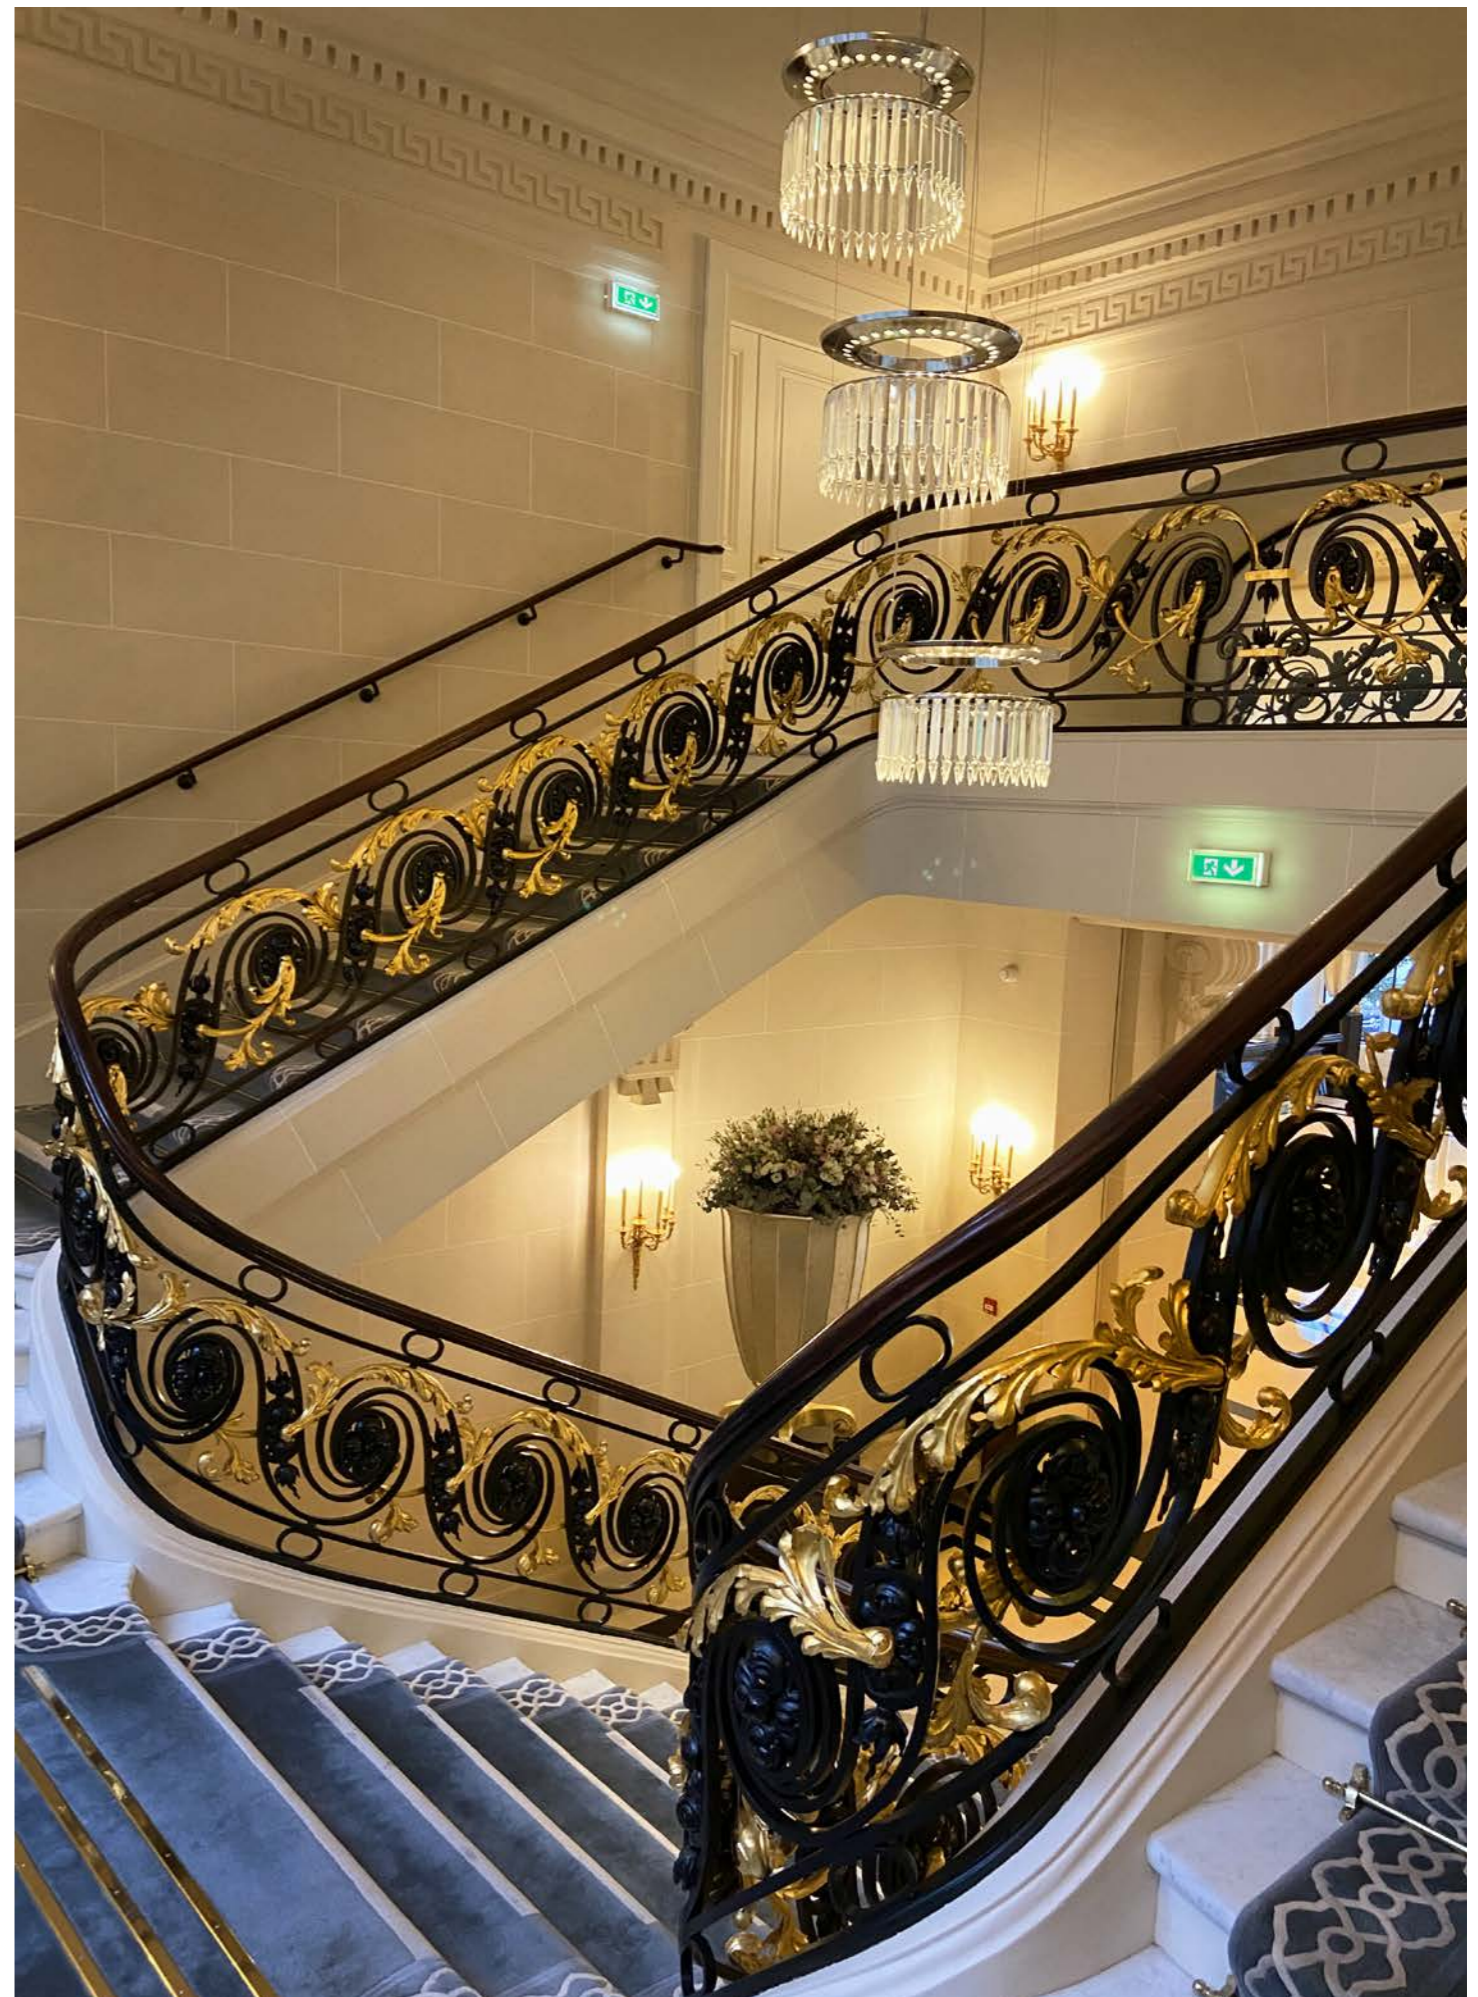

Mondrian Bordeaux Les Carmes Hotel, Architecture by P. Starck, photo by I. Mathie
Cylindrik collection

Peninsula Paris Hotel, Architecture by AFFINE DESIGN
Star collection