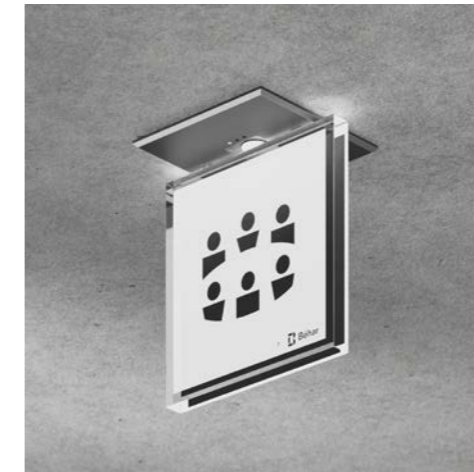

A non-exhaustive selection of our solutions — find our full range on our website:

Luce

Cylindrik

Stainless steel casing.

Spark

Luce

Customizable signage pictogram.

Knopé