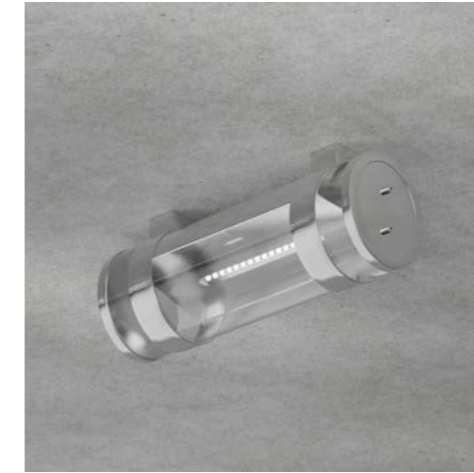

Cylindrik

Stainless steel casing.