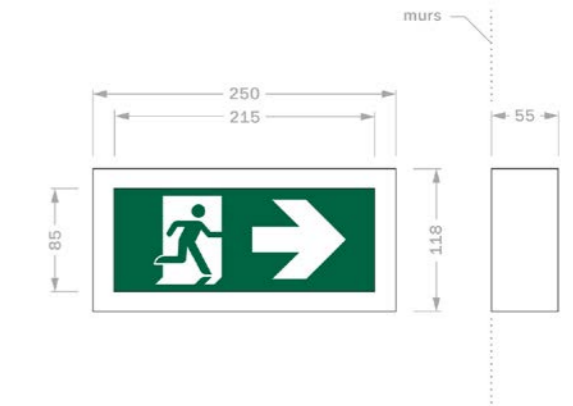

Our emergency lighting solutions

All our solutions are available in addressable, self-test, power central source, and self-test bi-function versions. Custom solutions and special finishes available on request.

A non-exhaustive selection of our solutions — find our full range on our website:

Luce

The most compact model on the emergency lighting market.

Clas

Spark

Discover the wide range of mounting options for the series on our website.

Knopé

Model made of solid oak.

Lou

Trimless model.

Eclat